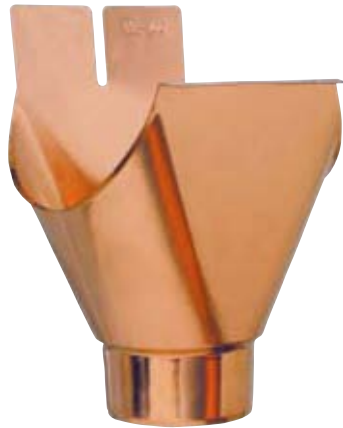

Funnel Outlet
for 6" gutter with 4" outlet
and 5" gutter with 3" outlet
Copper and Chromated Aluminum

OUTLETS (3", 4" & 5")

See pages 5, 6 & 14 for other Cast
Accessories & Medallion options