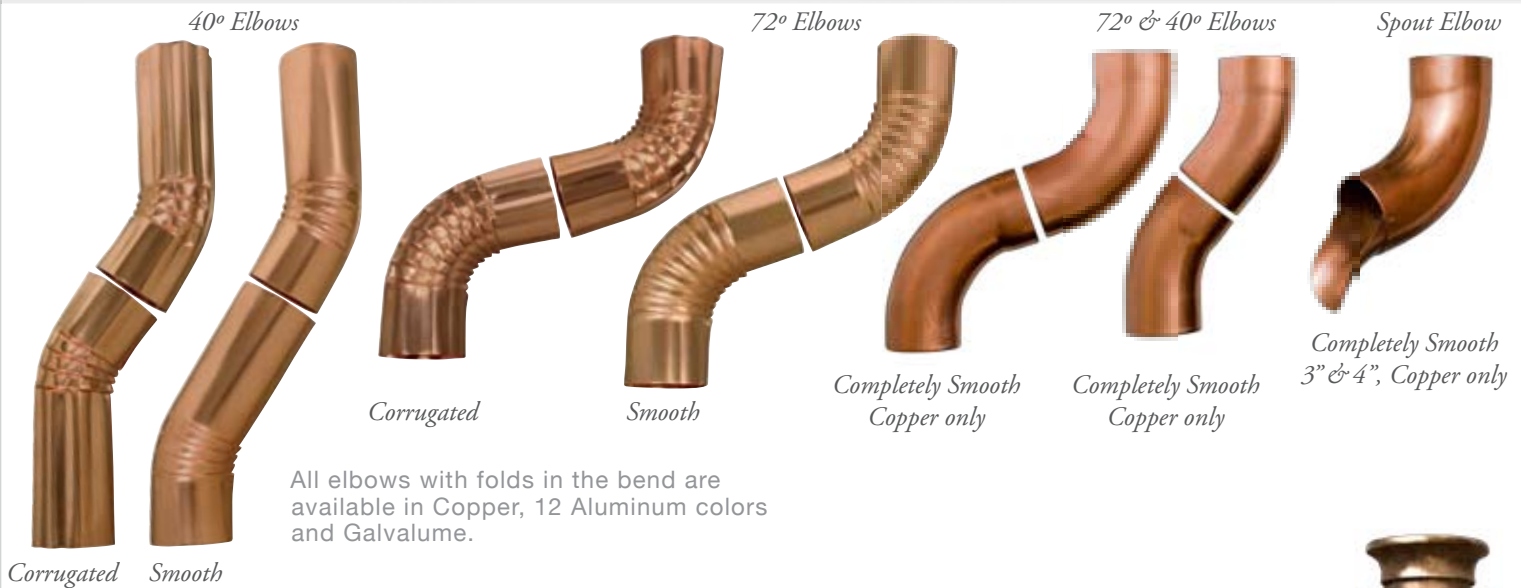

Delight in the large selection of unique accessories available to create any possible look you can imagine. These offerings are truly one of a kind and only available at Classic Gutter Systems.

DOWNSPOUTS (3", 4" & 5")

All downspouts and elbows are available in 3", 4" & 5" in smooth and corrugated copper, 12 Aluminum Colors & Galvalume. 5" available in select colors.

ELBOWS (3", 4" & 5")

CAST DOWNSPOUT BOOTS (3" & 4", BRASS & ALUMINUM)