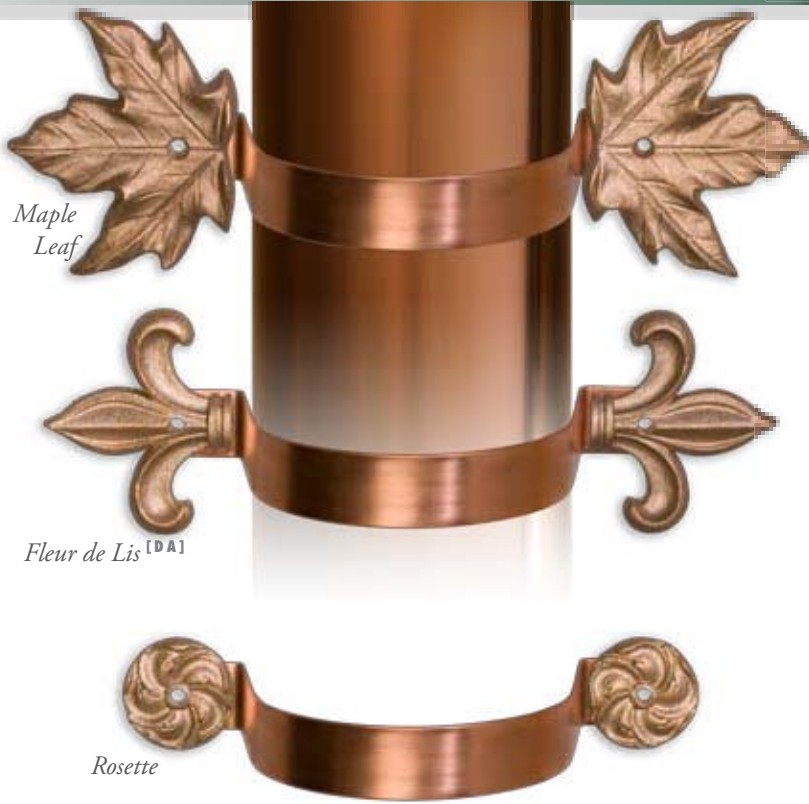

All downspouts and elbows are available in 3", 4" & 5" in smooth and corrugated copper, 12 Aluminum Colors & Galvalume. 5" available in select colors.

ELBOWS (3", 4" & 5")

CAST DOWNSPOUT BOOTS (3" & 4", BRASS & ALUMINUM)

CAST DECORATIVE MEDALLIONS & COPPER BANDS (3" & 4") PROJECTING DOWNSPOUT BRACKETS (3" & 4")

[D] See pages 9 & 10 for matching Flush Mount Cast Downspout Brackets.
 [A] See pages 5 & 6 for matching Cast Fascia Bracket Accessories.

STAMPED, STIRRUP & STANDOFF DOWNSPOUT BRACKETS (3" & 4")

Our low profile stirrup, projecting or stamped downspout brackets give you tremendous flexibility in downspout installation. Our more economical flush mount bands, available in copper and aluminum, have 3 styles of cast decorative medallions to assure value without sacrificing taste or integrity.