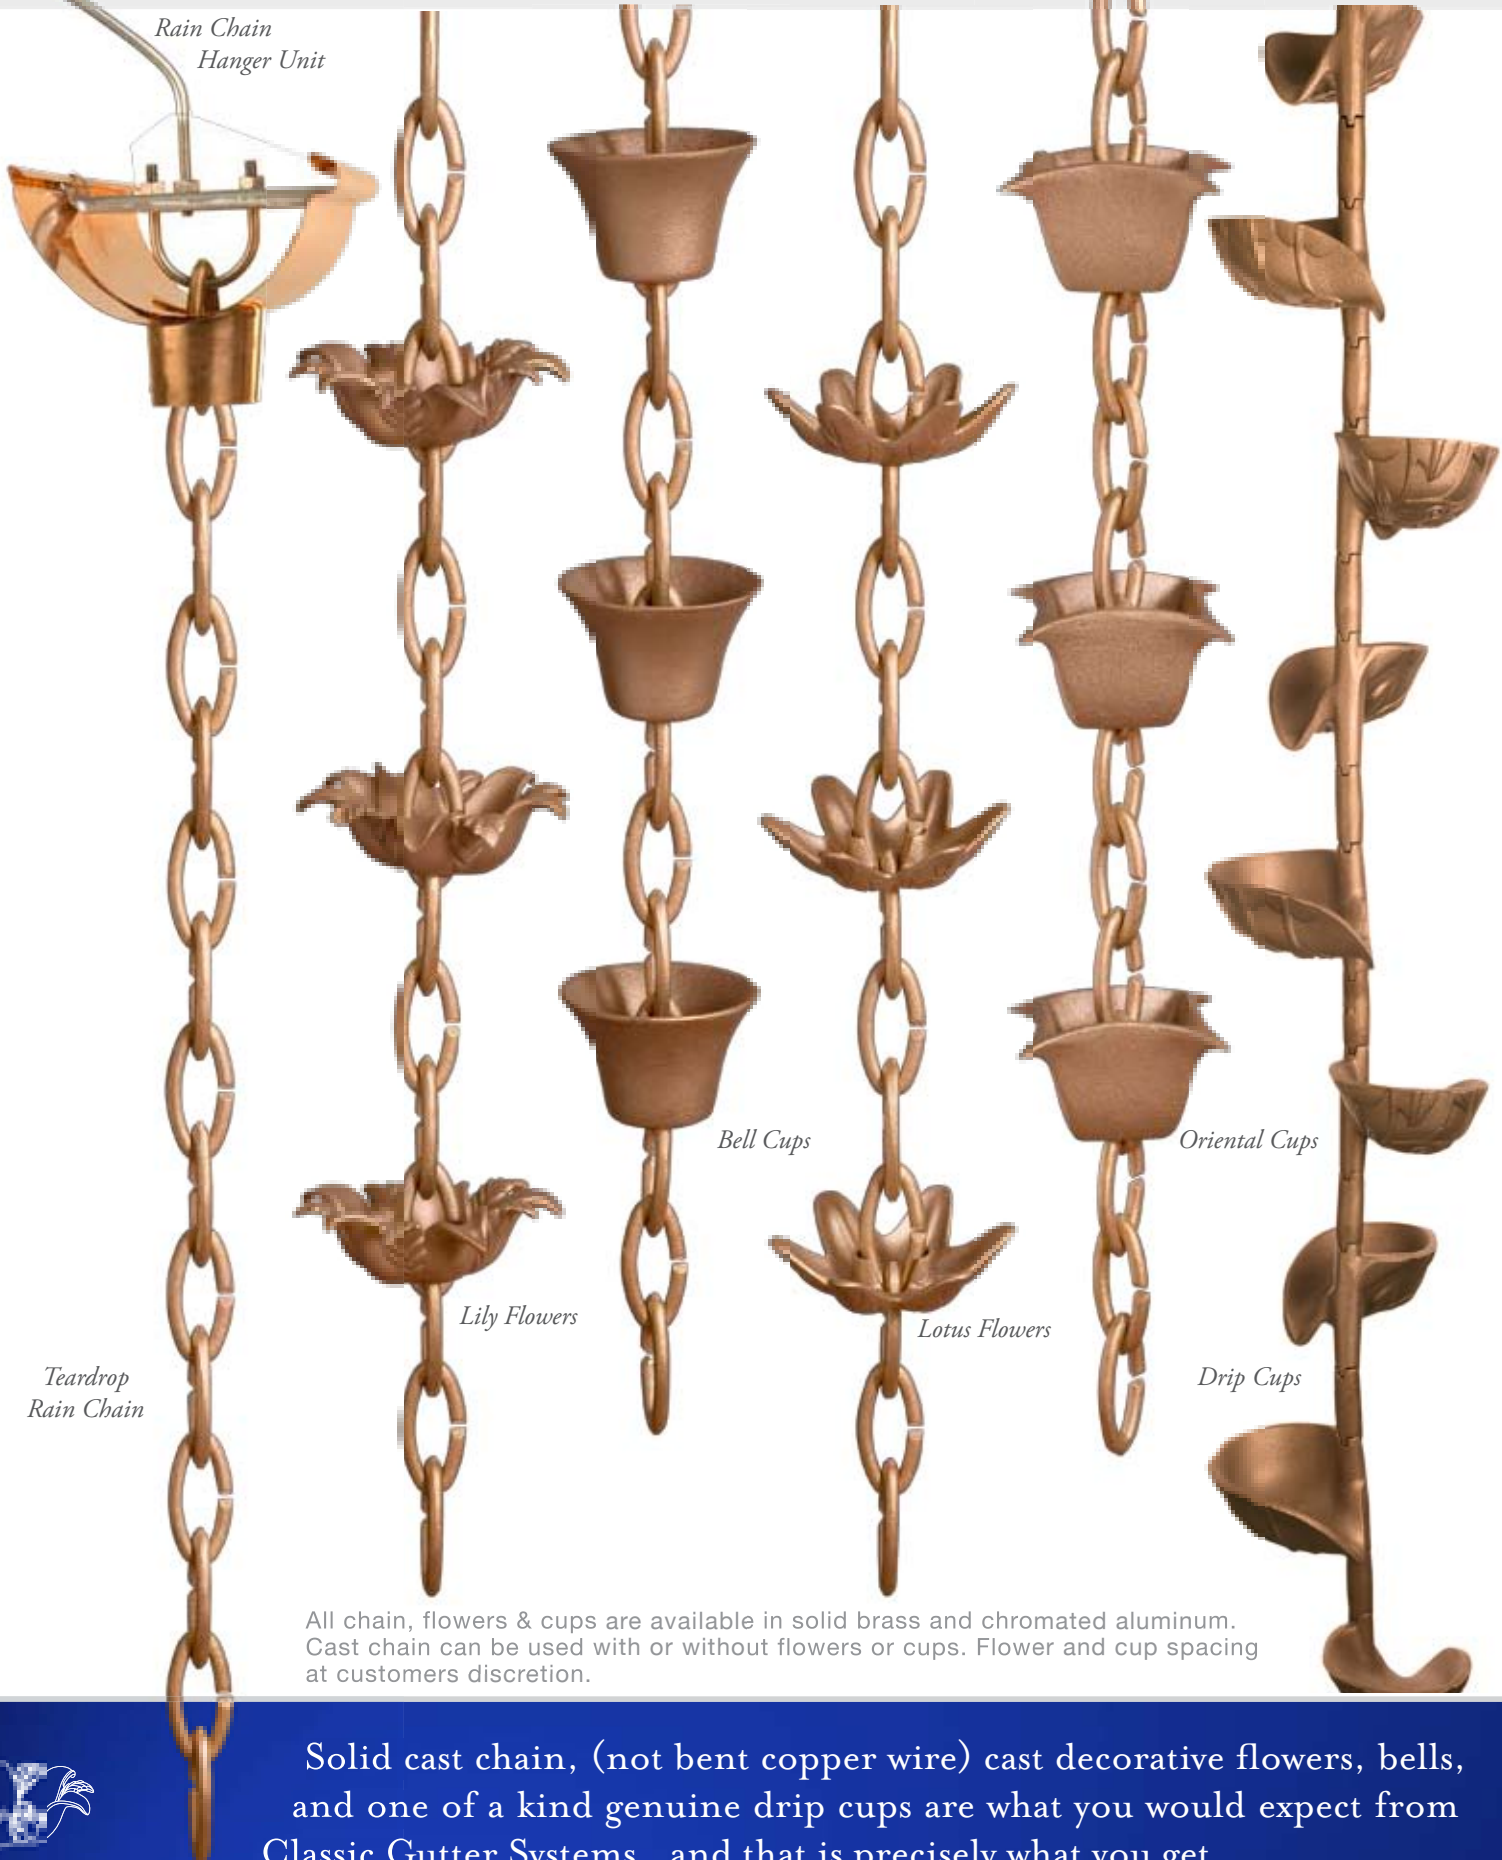

CAST RAIN CHAINS & DRIP CUPS

Rain Chain Hanger Unit

Teardrop Rain Chain

Lily Flowers

Bell Cups

Lotus Flowers

Oriental Cups

Drip Cups

All chain, flowers & cups are available in solid brass and chromated aluminum. Cast chain can be used with or without flowers or cups. Flower and cup spacing at customers discretion.

Solid cast chain, (not bent copper wire) cast decorative flowers, bells, and one of a kind genuine drip cups are what you would expect from Classic Gutter Systems, and that is precisely what you get.