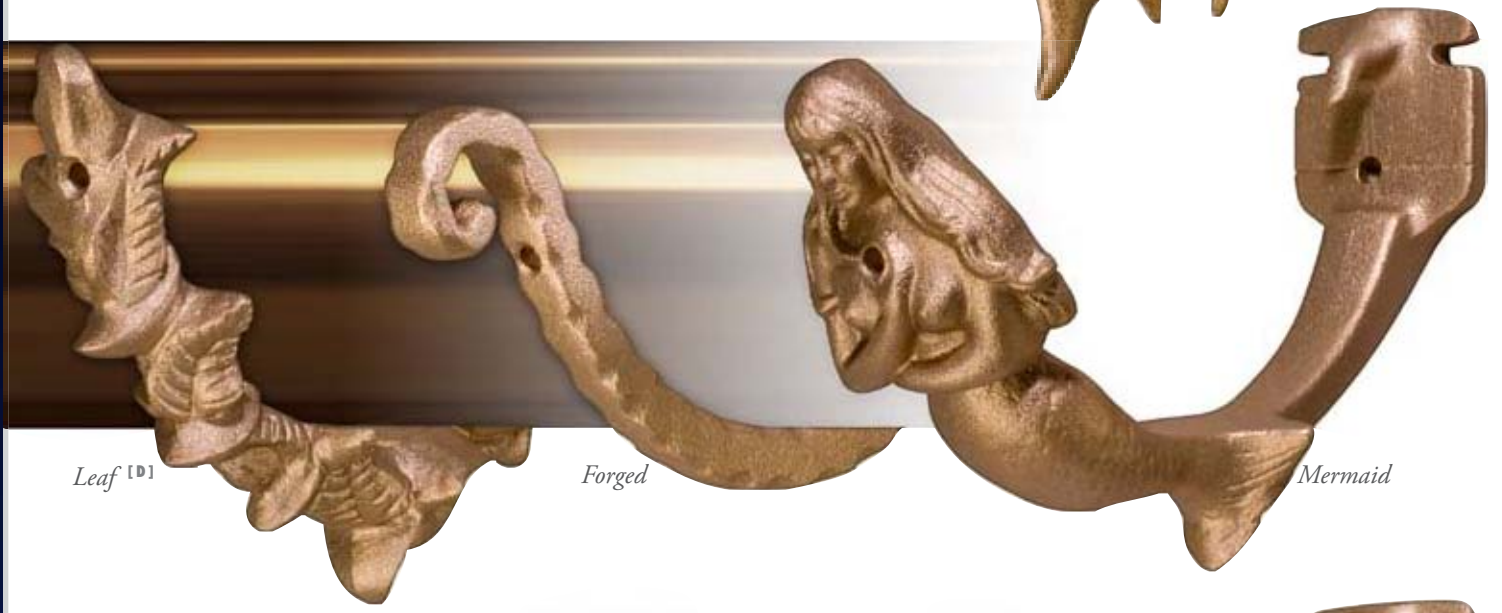

Leaf [D]

Forged

Mermaid