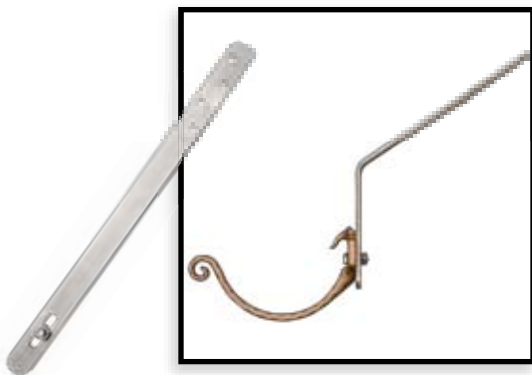

CLASSIC

GUTTER SYSTEMS L.L.C.

For all your half round gutter needs

WWW.CLASSICGUTTERS.COM

(269) 665-2700

GUTTERS & HANGING SYSTEMS

Copper, 12 Aluminum Colors & Galvalume

Clip and Screw with tie strap is fascia mounted. Tie Strap is stainless steel and the bracket is available in 5", 6" & 8" aluminum and stainless steel

Roof Bar, Copper & Stainless Steel, 1" wide x 3/16" thick, used with Cast Fascia Brackets & Bar Brackets

Hanger Unit, 5", 6" & 8", .060 Stainless Steel or Aluminum Brackets 3/16" x 11", 13", or 16" Stainless Steel Rods. 3/16" x 11" Aluminum Rods, Stainless Steel Nuts included (Optional Washers Available)

Stamped Bracket, 5", 6" & 8", Copper, 12 Aluminum Colors & Galvalume

Classic Bar Bracket & Scroll Bar Bracket 5", 6" & 8", Copper & Aluminum, 1" wide x 3/16" thick

Our gutter system is the strongest in the business. For normal installation, we recommend spacing our hanging system every 32" on center. Ask our sales representative for more information.