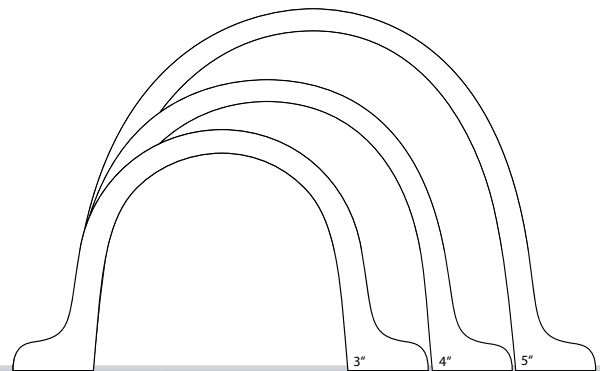

Hand sculpted standard flush mount downspout brackets in both brass and chromated aluminum reinforce the architectural theme with a bold visual statement of calm and strength.