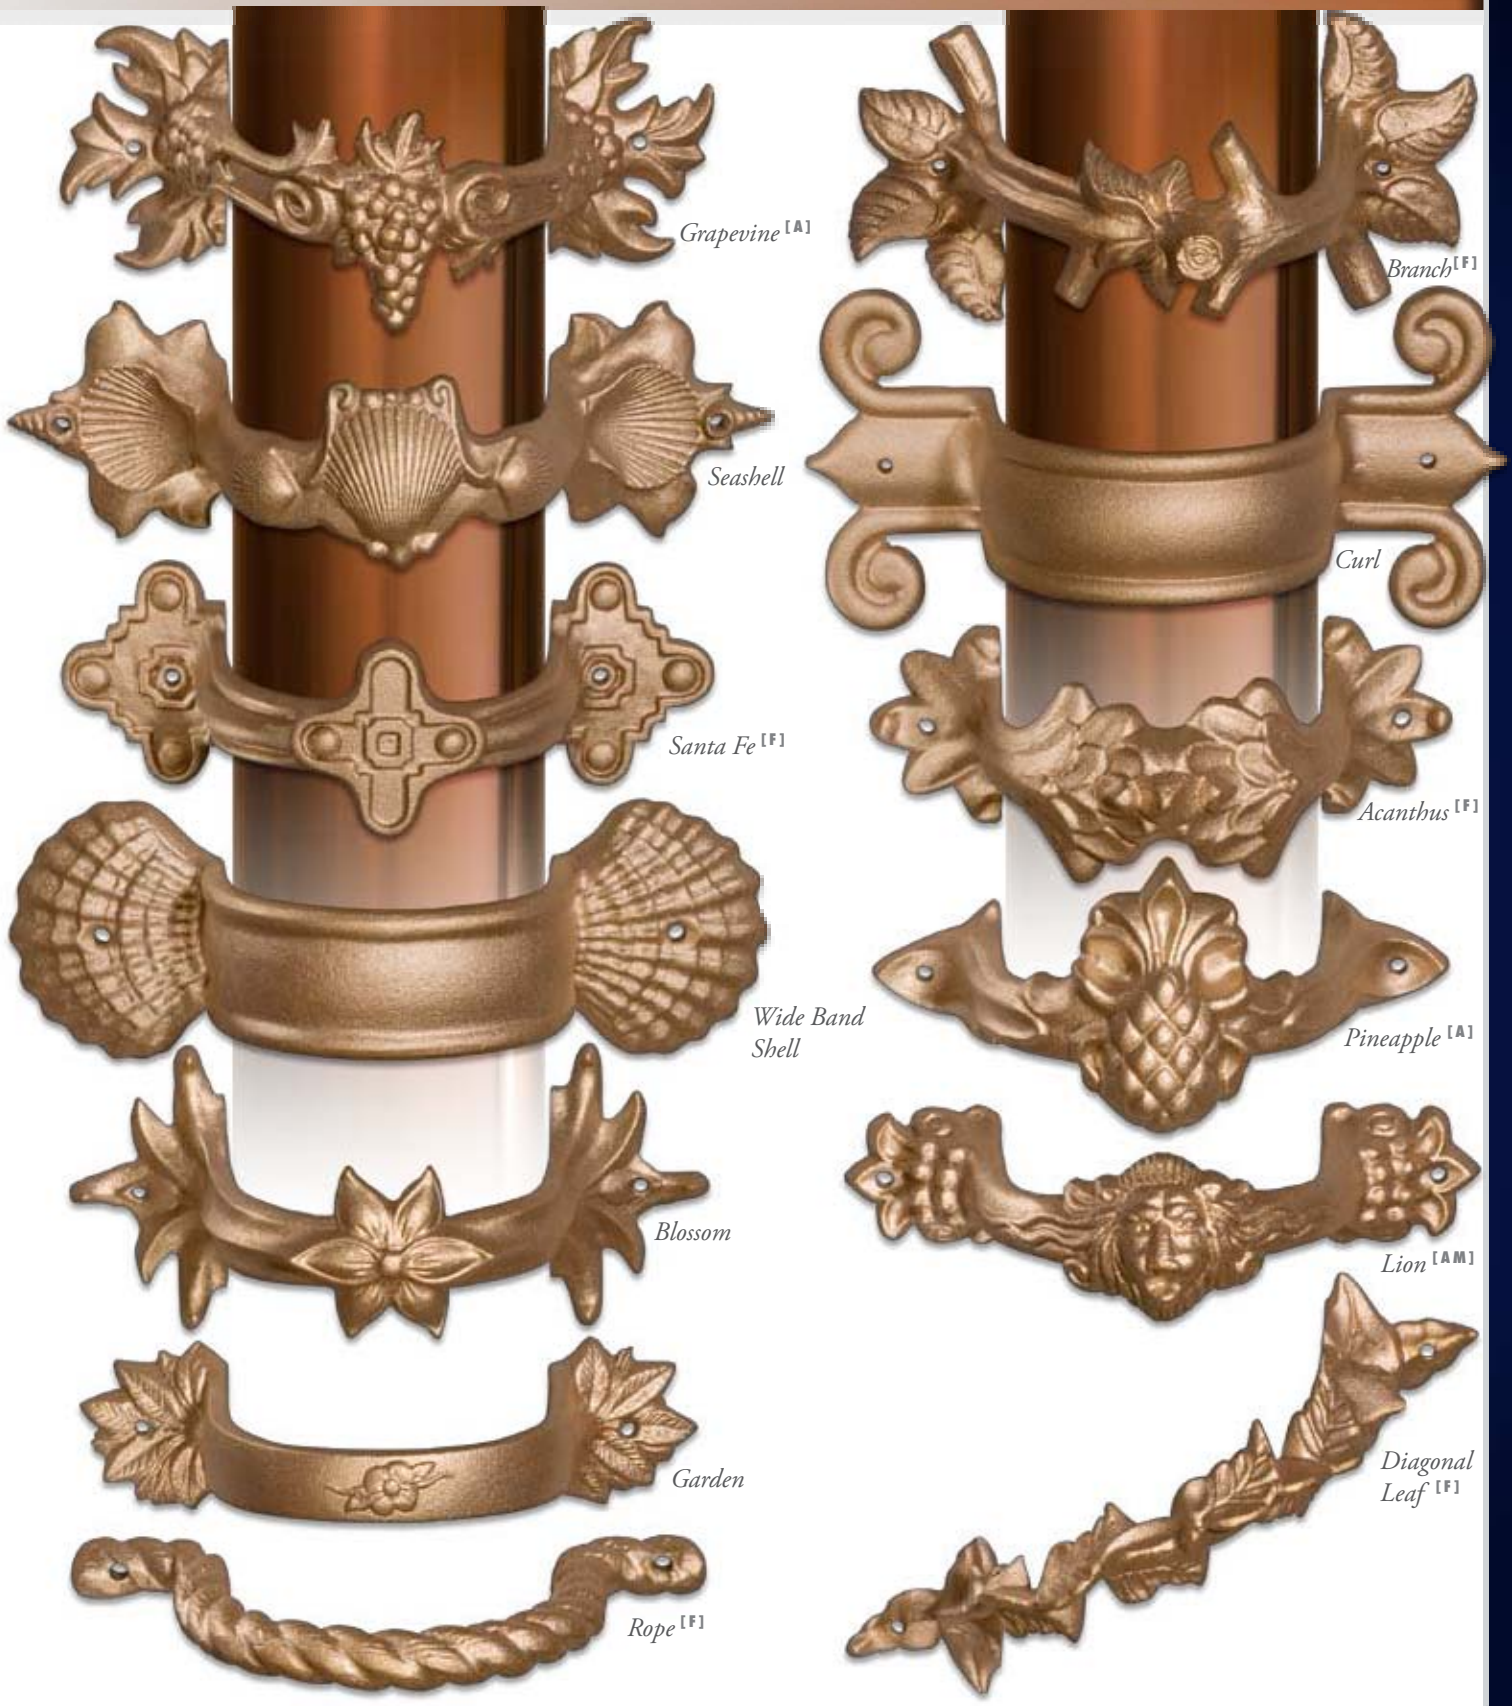

SELECT FLUSH MOUNT CAST DOWNSPOUT BRACKETS (3" & 4")

Our select cast flush mount downspout brackets give you limitless options of creativity. Many of these have matching fascia brackets to bring a sense of balance and taste to your project.