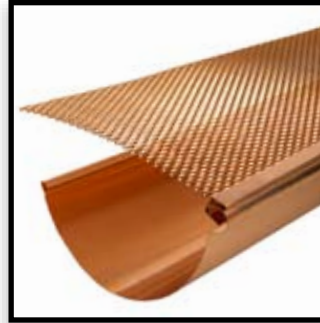

Screen
Copper & Aluminum with White, Royal Brown & Galvalume front rail