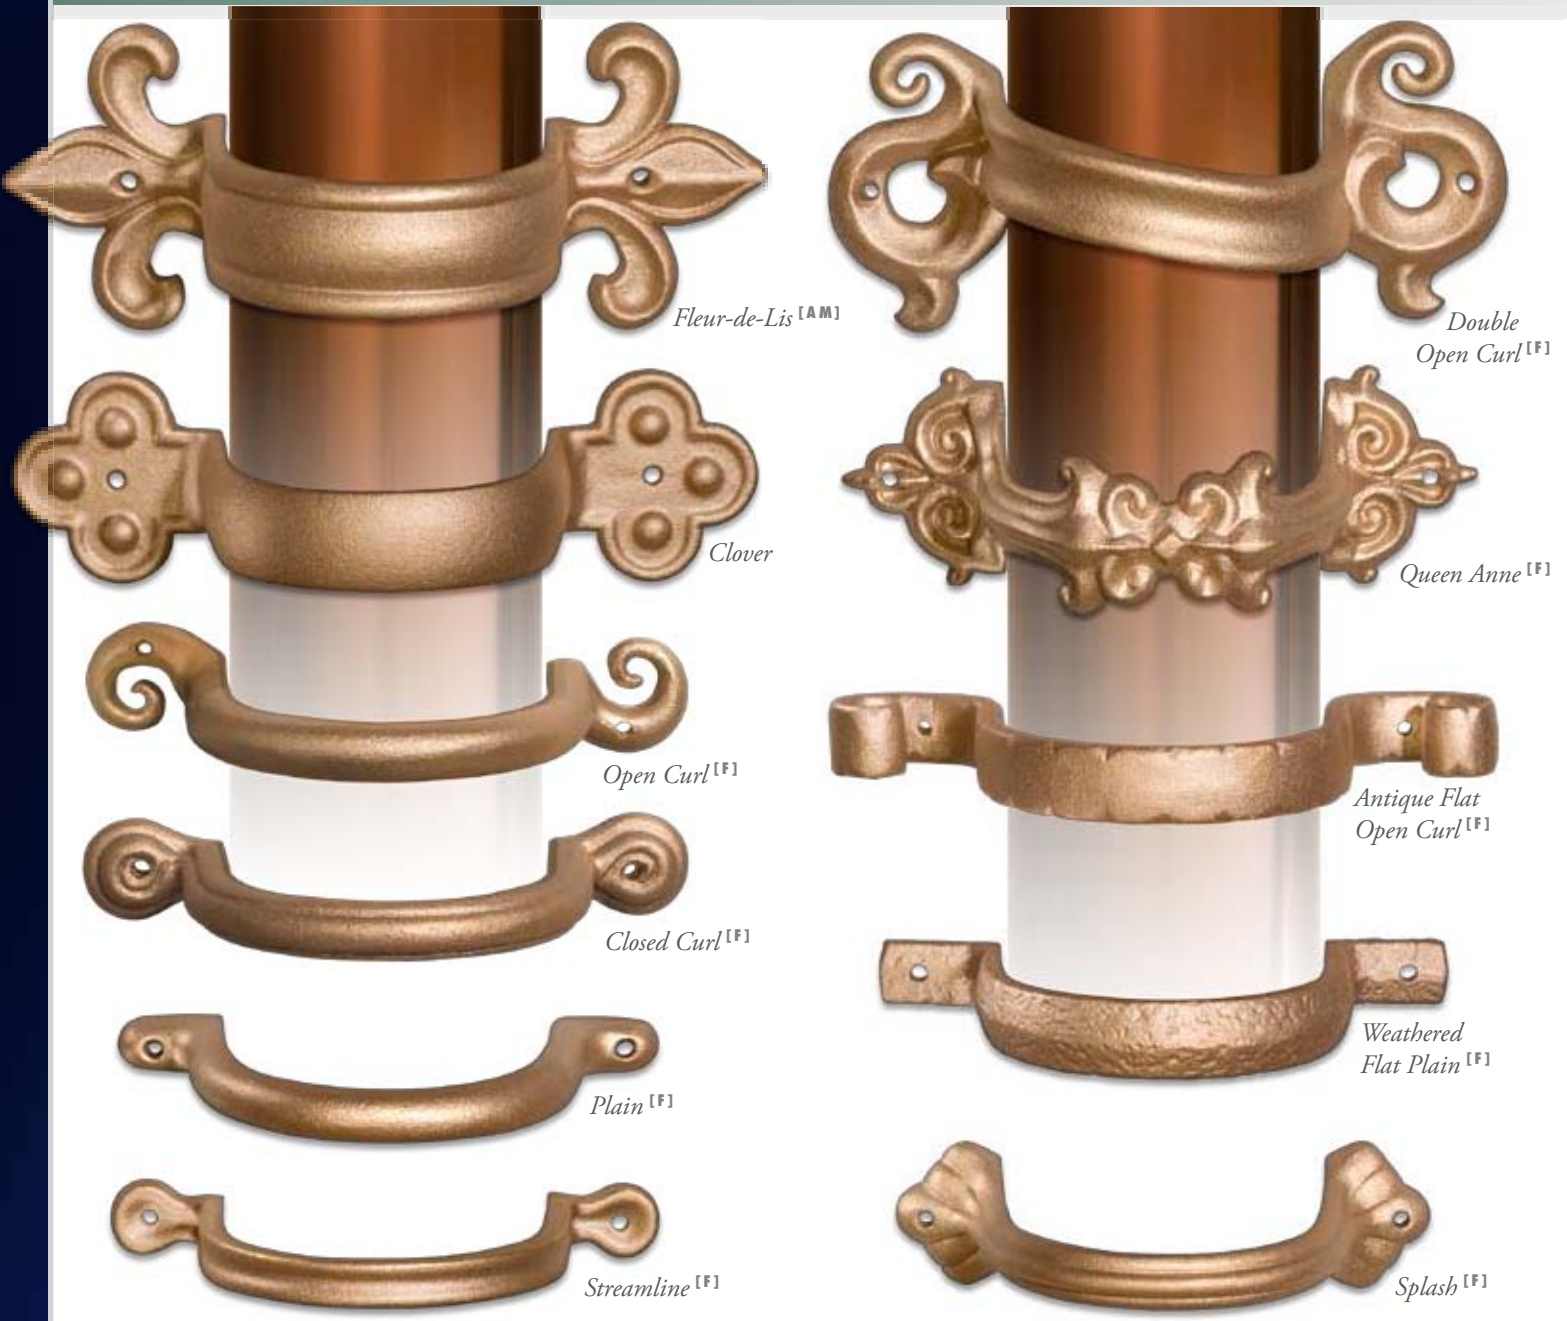

STAMPED, STIRRUP & STANDOFF DOWNSPOUT BRACKETS (3" & 4")

Our low profile stirrup, projecting or stamped downspout brackets give you tremendous flexibility in downspout installation. Our more economical flush mount bands, available in copper and aluminum, have 3 styles of cast decorative medallions to assure value without sacrificing taste or integrity.

brackets give you economical flush of cast decorative

STANDARD FLUSH MOUNT CAST DOWNSPOUT BRACKETS (3" & 4")

All Downspout Brackets are available for 3" & 4" round downspout in both solid brass & chromated aluminum.