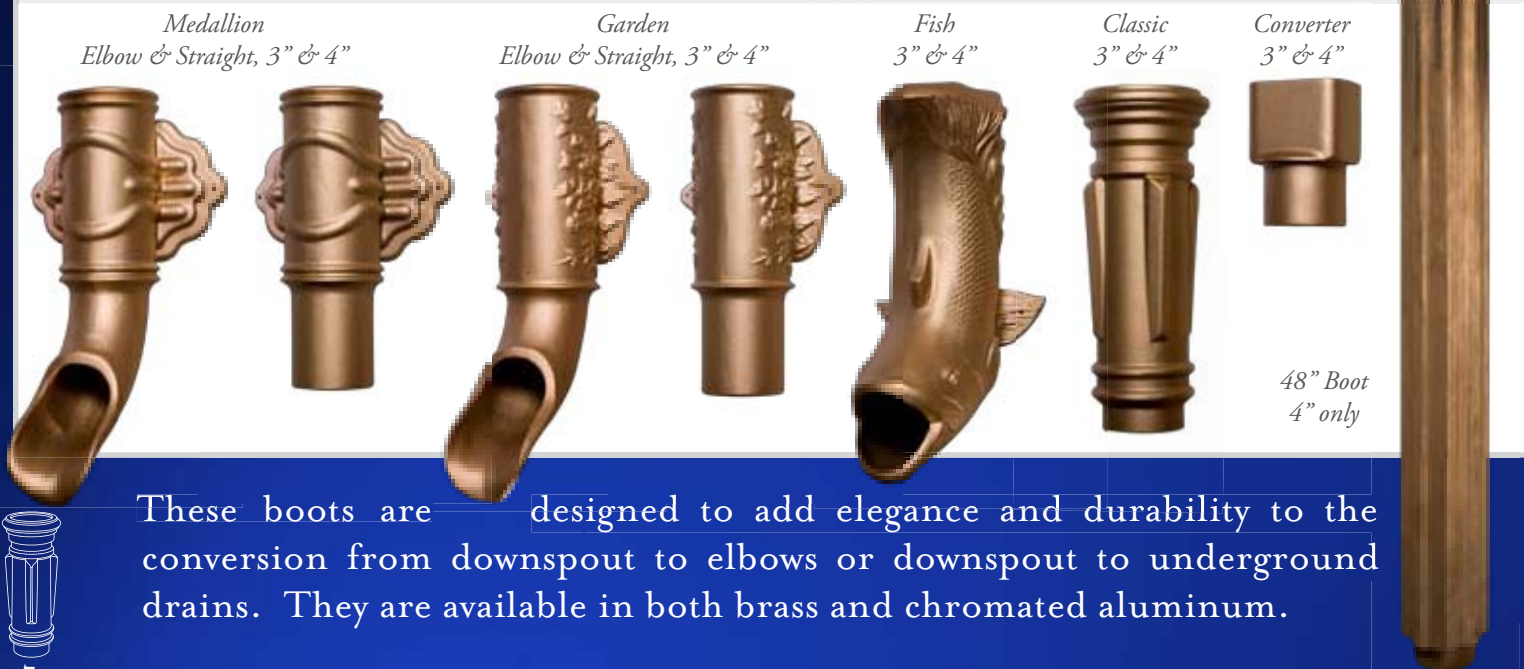

Delight in the large selection of unique accessories available to create any possible look you can imagine. These offerings are truly one of a kind and only available at Classic Gutter Systems.

DOWNSPOUTS (3", 4" & 5")

All downspouts and elbows are available in 3", 4" & 5" in smooth and corrugated copper, 12 Aluminum Colors & Galvalume. 5" available in select colors.

ELBOWS (3", 4" & 5")

CAST DOWNSPOUT BOOTS (3" & 4", BRASS & ALUMINUM)