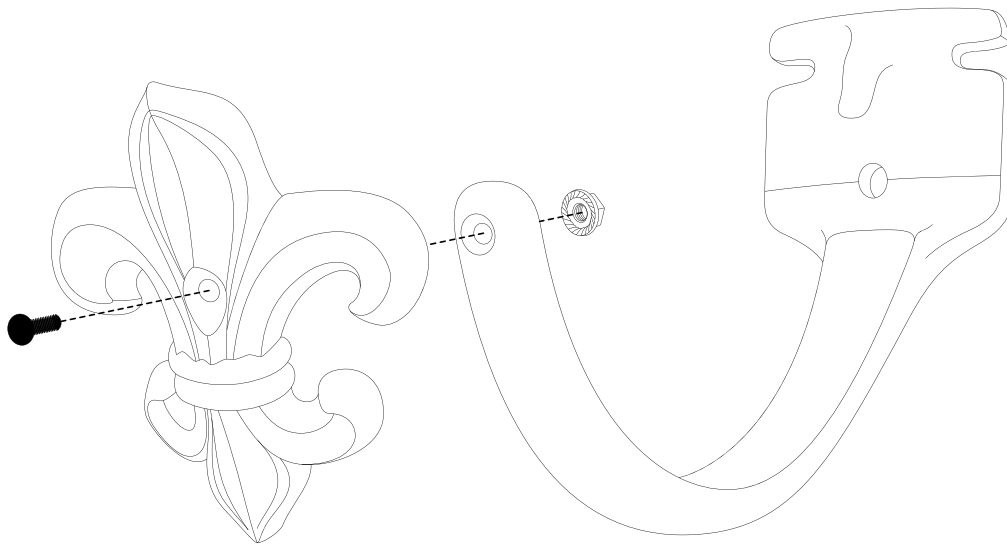

*45°
Wedge*

*35°
Wedge*

*25°
Wedge*

*15°
Wedge*

For Angled Fascia

Cast to stand the test of time, the rugged fascia brackets of Classic Gutter Systems will be enjoyed by generations to come.

[D] Many select cast fascia brackets have matching cast flush mount downspout brackets in both 3" and 4" solid brass and chromated aluminum. See page 10 for details.

Maple Leaf Accessory applied to Funnel Outlet

Maple Leaf [M]

Palm

Pineapple [D]

Lion Accessory applied to Plain Fascia Bracket

Grapevine Accessory shown with Tab Installation

All accessories are available in solid brass and chromated aluminum. [D] See pages 9 & 10 for matching Flush Mount Cast Downspout Brackets. [M] See pages 8 & 14 for matching Cast Decorative Medallions.