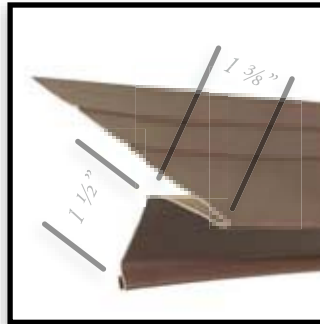

Drip Edge
1 3/8" drip projection
Available in Copper, 12 Aluminum Colors & Galvalume