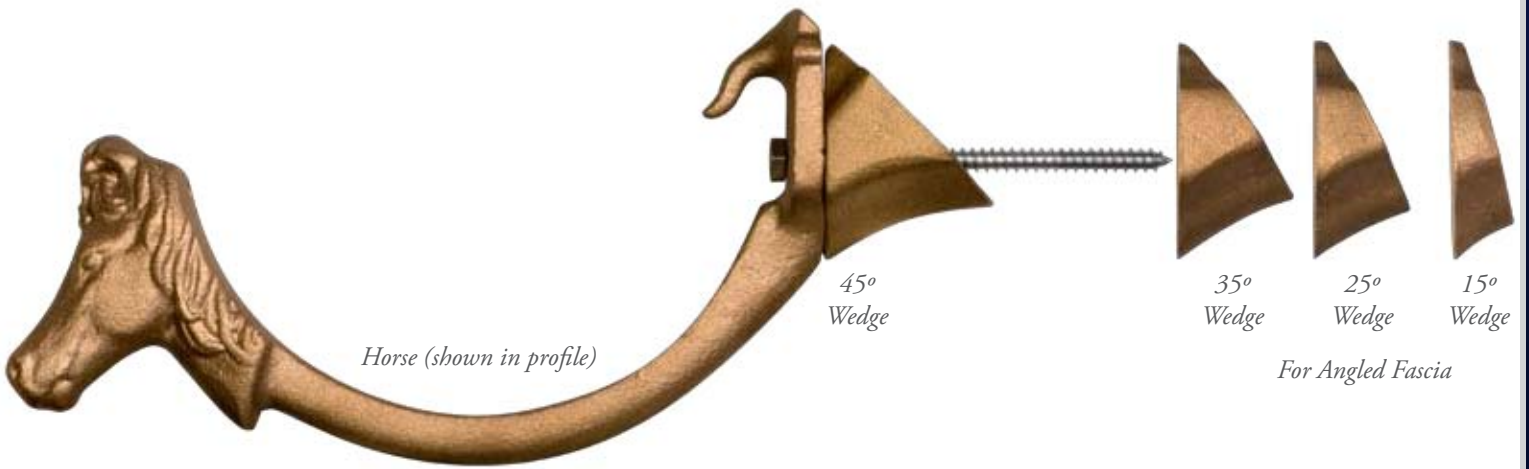

Squirrel

Vine

Using our ample line of authentic select cast fascia brackets you can capture your own personal style with a feeling of quality and creativity.

All fascia brackets available in solid brass and chromated aluminum.

SELECT CAST FASCIA BRACKETS (6")

Seahorse

Oriental

Santa Fe ^[D]

Rope ^[D]

Cactus

Fish

Horse (shown in profile)

*45°
Wedge*

*35°
Wedge*

*25°
Wedge*

*15°
Wedge*

For Angled Fascia

Cast to stand the test of time, the rugged fascia brackets of Classic Gutter Systems will be enjoyed by generations to come.

[D] Many select cast fascia brackets have matching cast flush mount downspout brackets in both 3" and 4" solid brass and chromated aluminum. See page 10 for details.