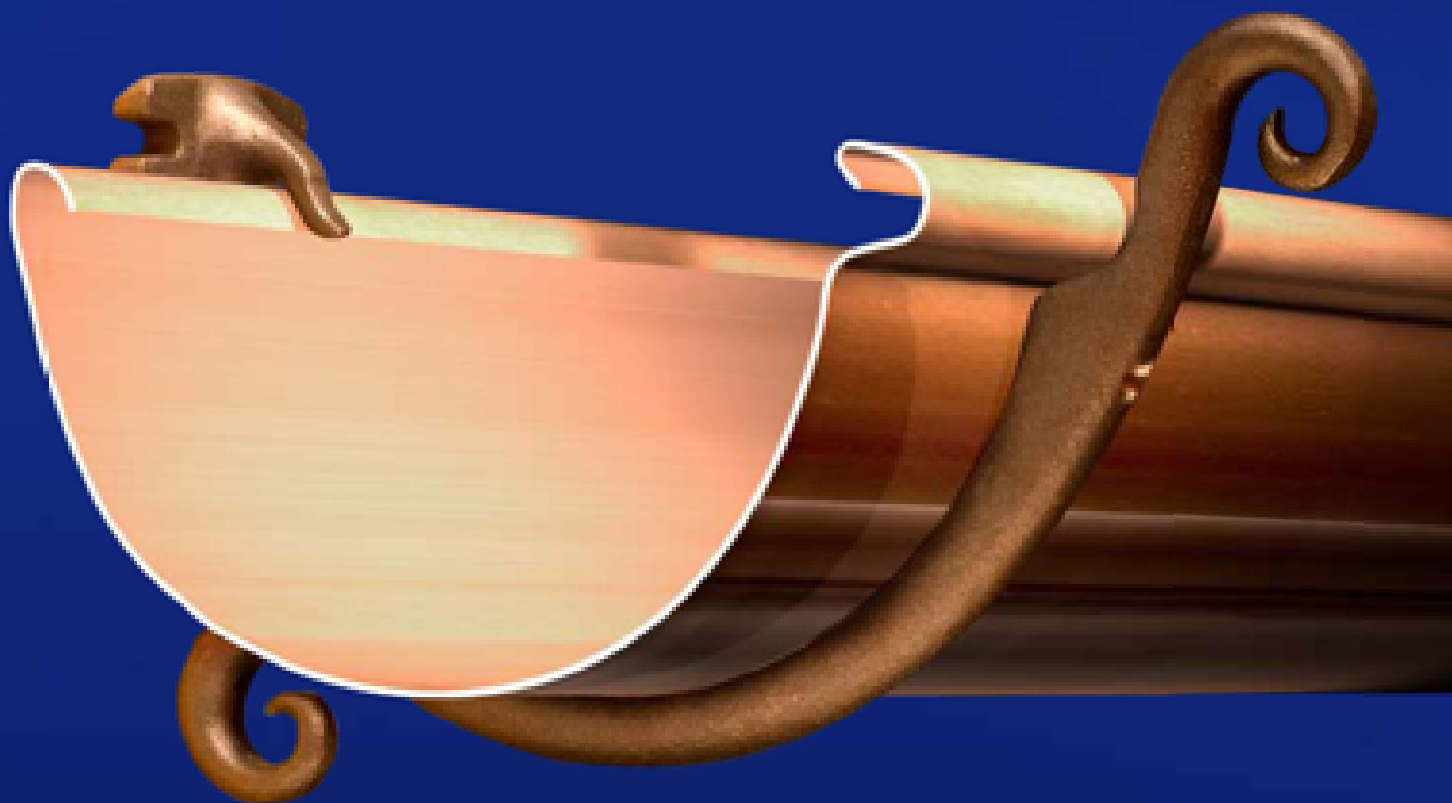

CLASSIC

GUTTER SYSTEMS L.L.C.

For all your half round gutter needs

WWW.CLASSICGUTTERS.COM

(269) 665-2700

GUTTERS & HANGING SYSTEMS

Copper, 12 Aluminum Colors & Galvalume

Clip and Screw with tie strap is fascia mounted. Tie Strap is stainless steel and the bracket is available in 5", 6" & 8" aluminum and stainless steel